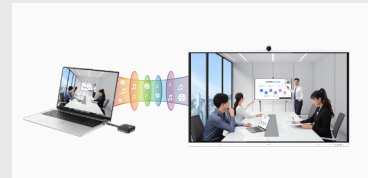

IdeaShare Key (Type-C)

Tap and Share in Seconds

The IdeaShare Key (Type-C) is used with HUAWEI IdeaHub and Box series. You can share your PC or mobile phone screen in one click. It is ideal for various scenarios, including work reports and group discussions, improving work efficiency.

Real presence

- HD projection and simultaneous transmission of images and sounds.
- 48K dual-channel lossless audio playback with outstanding sound quality.

Dual-screen collaboration

- The extended screen mode enables ultimate collaboration efficiency. Take notes on your device while projecting meetings or files onto the screen.

Reverse control

- Directly control the shared content on the large screen, such as turning pages and enabling slide show.

Trustworthy technology

- 2.4G/5G dual-band Wi-Fi for more stable connection.
- AES256 encrypted transmission to ensure information security.