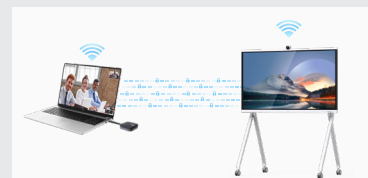

IdeaShare Key (Type-C)

Tap and Share in Seconds

The IdeaShare Key (Type-C) is used with HUAWEI IdeaHub and Box series. You can share your PC or mobile phone screen in one click. It is ideal for various scenarios, including work reports and group discussions, improving work efficiency.

Real presence

- HD projection and simultaneous transmission of images and sounds.
- 48K dual-channel lossless audio playback with outstanding sound quality.

Dual-screen collaboration

- The extended screen mode enables ultimate collaboration efficiency. Take notes on your device while projecting meetings or files onto the screen.

Reverse control

- Directly control the shared content on the large screen, such as turning pages and enabling slide show.

Trustworthy technology

- 2.4G/5G dual-band Wi-Fi for more stable connection.
- AES256 encrypted transmission to ensure information security.